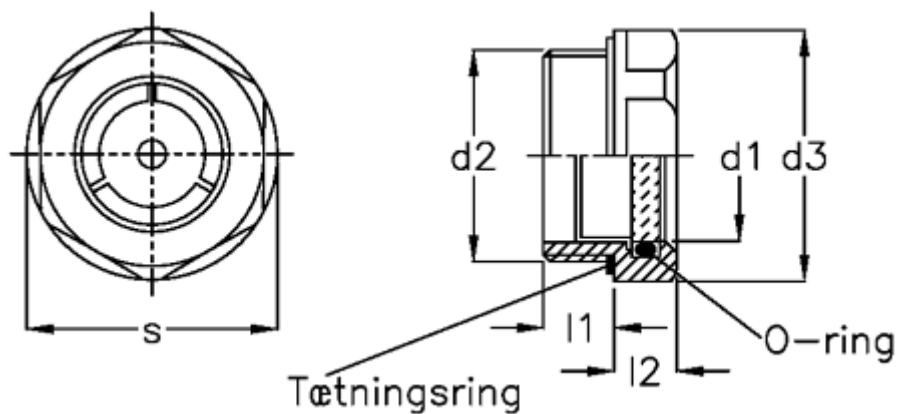

# Data Sheet

Article number: 20901529

Description: E+G Oil level sight glass  
GN 743-32-G1 1/4-B

## Measures

d1	= 32
d2	= G1 1/4
d3	= 50
l1	= 12.0
l2	= 9.0
Max pressure	= -
Max vacuum mbar	= -
s	= 46